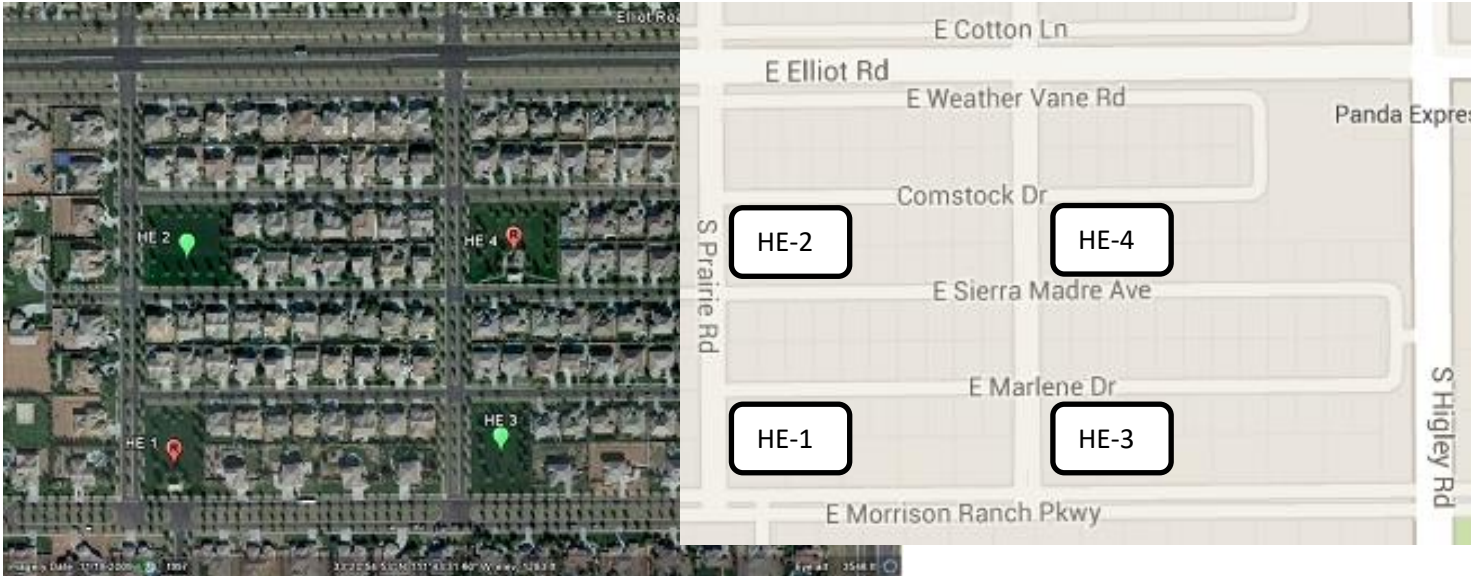

Higley Estates Practice Field Locations

Listed fields must be reserved

Location HE-1: East of Prairie and South of Marlene.

Field: ~35x50 yds

***Suitable for all kids and pretty much any sports.

*Watch kids near Streets * Pick up after your Teams * Respect our Neighborhoods * DRIVE SLOW * Do not block Traffic*

Location HE-2: East of Prairie and South of Comstock.

Field: ~55x65 yds or 2-30x55 yds
Use HE-2E and HE-2W if 2 fields.

***Suitable for all kids and pretty much any sports.

Location HE-3: East of Windmill and South of Marlene.

Field: ~35x60 yds or two 35x30 yds
Use HE-3N and HE-3S if two fields.

***Suitable for all kids and pretty much any sports.

Location HE-4: East of S. Windmill and south of Comstock.

Field: ~22x55 yds

***Suitable for older kids: soccer, football, baseball, etc.