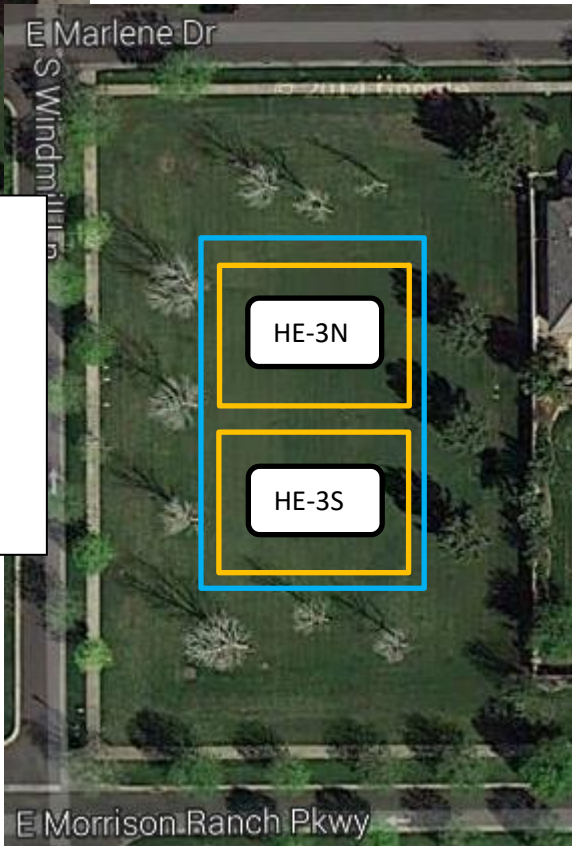

Higley Estates Practice Field Locations

Listed fields must be reserved

Location HE-1: East of Prairie and South of Marlene.

Field: ~35x50 yds

***Suitable for all kids and pretty much any sports.

*Watch kids near Streets * Pick up after your Teams * Respect our Neighborhoods * DRIVE SLOW * Do not block Traffic*

Location HE-2: East of Prairie and South of Comstock.

Field: ~55x65 yds or 2-30x55 yds
Use HE-2E and HE-2W if 2 fields.

***Suitable for all kids and pretty much any sports.

Location HE-3: East of Windmill and South of Marlene.

Field: ~35x60 yds or two 35x30 yds
Use HE-3N and HE-3S if two fields.

***Suitable for all kids and pretty much any sports.

Location HE-4: East of S. Windmill and south of Comstock.

Field: ~22x55 yds

***Suitable for older kids: soccer, football, baseball, etc.