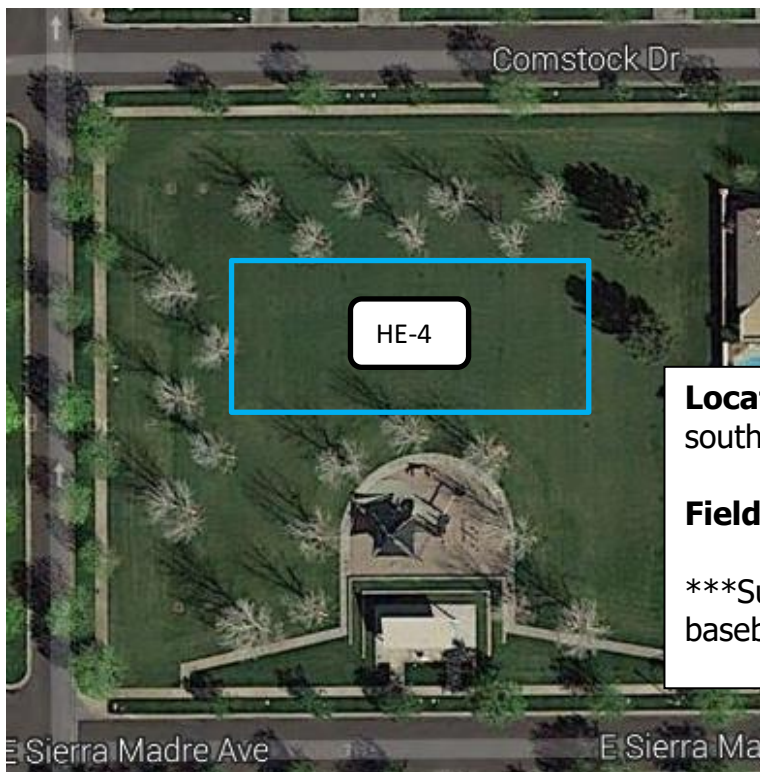

Higley Estates Practice Field Locations

Listed fields must be reserved

Location HE-1: East of Prairie and South of Marlene.

Field: ~35x50 yds

***Suitable for all kids and pretty much any sports.

*Watch kids near Streets * Pick up after your Teams * Respect our Neighborhoods * DRIVE SLOW * Do not block Traffic*

Location HE-2: East of Prairie and South of Comstock.

Field: ~55x65 yds or 2-30x55 yds
Use HE-2E and HE-2W if 2 fields.

***Suitable for all kids and pretty much any sports.

Location HE-3: East of Windmill and South of Marlene.

Field: ~35x60 yds or two 35x30 yds
Use HE-3N and HE-3S if two fields.

***Suitable for all kids and pretty much any sports.

Location HE-4: East of S. Windmill and south of Comstock.

Field: ~22x55 yds

***Suitable for older kids: soccer, football, baseball, etc.