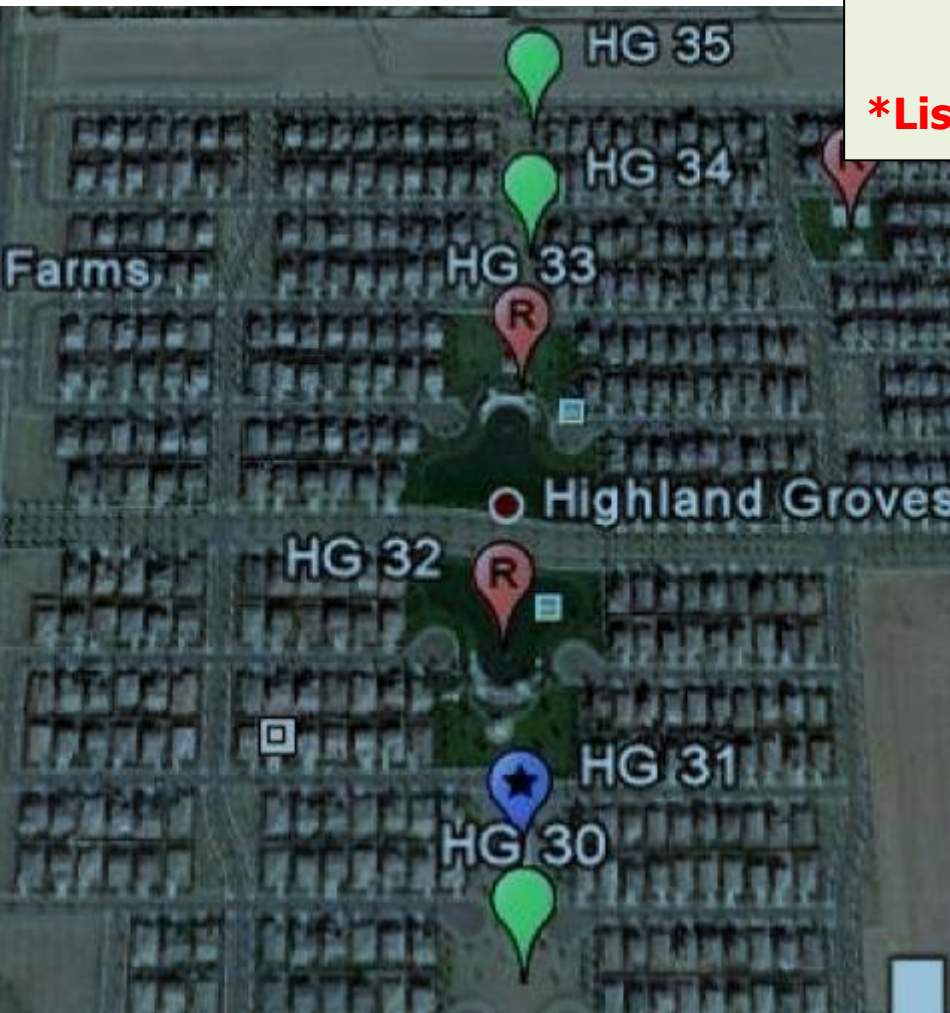

Highland Groves Practice Field Locations

Listed fields must be reserved

*Watch kids near Water and Streets * Pick up after your Teams *
Respect our Neighborhoods * DRIVE SLOW * Do not block Traffic*

Location: South of Washington Ct./East of Sabino. Just south of the basketball courts.

Field 30A: ~20x30 yds

Suitable for small groups of young kids.

Field 30B: ~20x80 and 15x30 yds

Suitable for older kids: soccer, football, etc.

*Area is wide open, but there are a few misc. trees in the way to limit continuous field size.

Location: South of Bruce Ct./East of Sabino
Just south of the South Lake.

Field 32: ~20x30 yds

Suitable for soccer type activities for younger kids.

*Right next to playground which is nice, but also near to the Lake, so parents need to watch children near the water.

Location: South of Lexington/East of Sabino
Just north of the North Lake.

Field 33: ~30x40 yds

Suitable for soccer/flag type activities for school age kids.

*Right next to playground which is nice, but also near to the Lake, so parents need to watch children near the water.