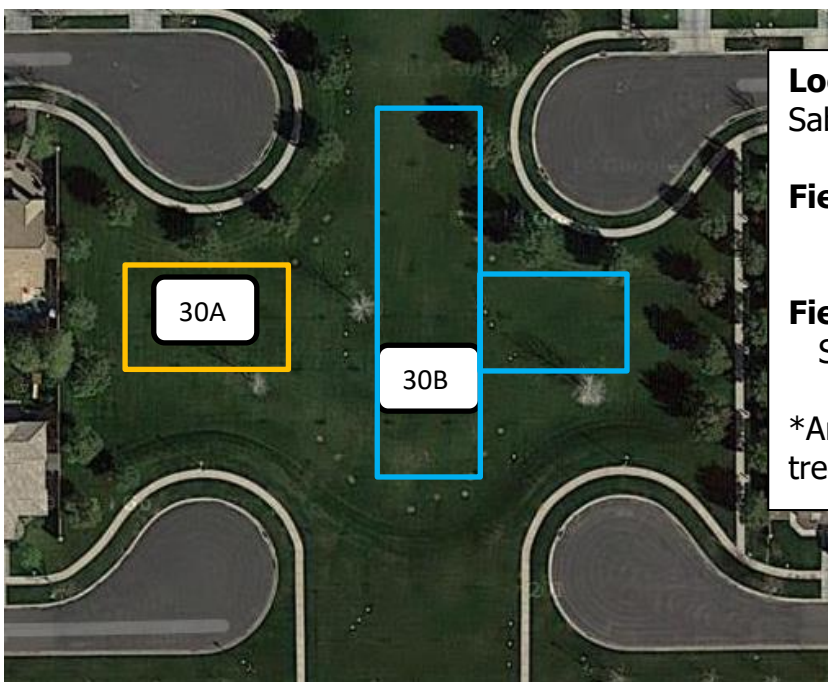

Highland Groves Practice Field Locations

Listed fields must be reserved

*Watch kids near Water and Streets * Pick up after your Teams *
Respect our Neighborhoods * DRIVE SLOW * Do not block Traffic*

Location: South of Washington Ct./East of Sabino. Just south of the basketball courts.

Field 30A: ~20x30 yds

Suitable for small groups of young kids.

Field 30B: ~20x80 and 15x30 yds

Suitable for older kids: soccer, football, etc.

*Area is wide open, but there are a few misc. trees in the way to limit continuous field size.

Location: South of Bruce Ct./East of Sabino
Just south of the South Lake.

Field 32: ~20x30 yds

Suitable for soccer type activities for younger kids.

*Right next to playground which is nice, but also near to the Lake, so parents need to watch children near the water.

Location: South of Lexington/East of Sabino
Just north of the North Lake.

Field 33: ~30x40 yds

Suitable for soccer/flag type activities for school age kids.

*Right next to playground which is nice, but also near to the Lake, so parents need to watch children near the water.