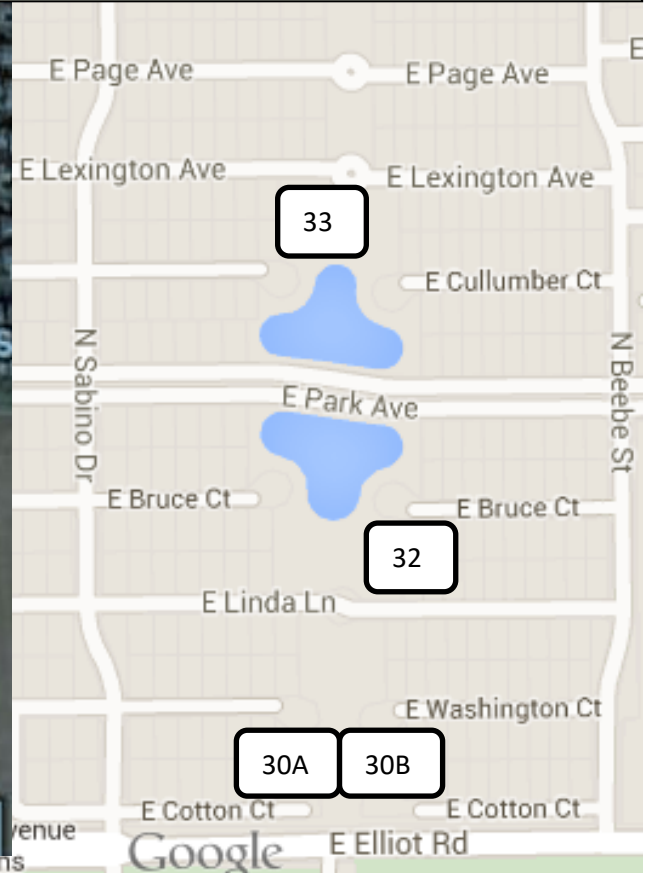

Highland Groves Practice Field Locations

Listed fields must be reserved

*Watch kids near Water and Streets * Pick up after your Teams *
Respect our Neighborhoods * DRIVE SLOW * Do not block Traffic*

Location: South of Washington Ct./East of Sabino. Just south of the basketball courts.

Field 30A: ~20x30 yds

Suitable for small groups of young kids.

Field 30B: ~20x80 and 15x30 yds

Suitable for older kids: soccer, football, etc.

*Area is wide open, but there are a few misc. trees in the way to limit continuous field size.

Location: South of Bruce Ct./East of Sabino
Just south of the South Lake.

Field 32: ~20x30 yds

Suitable for soccer type activities for younger kids.

*Right next to playground which is nice, but also near to the Lake, so parents need to watch children near the water.

Location: South of Lexington/East of Sabino
Just north of the North Lake.

Field 33: ~30x40 yds

Suitable for soccer/flag type activities for school age kids.

*Right next to playground which is nice, but also near to the Lake, so parents need to watch children near the water.