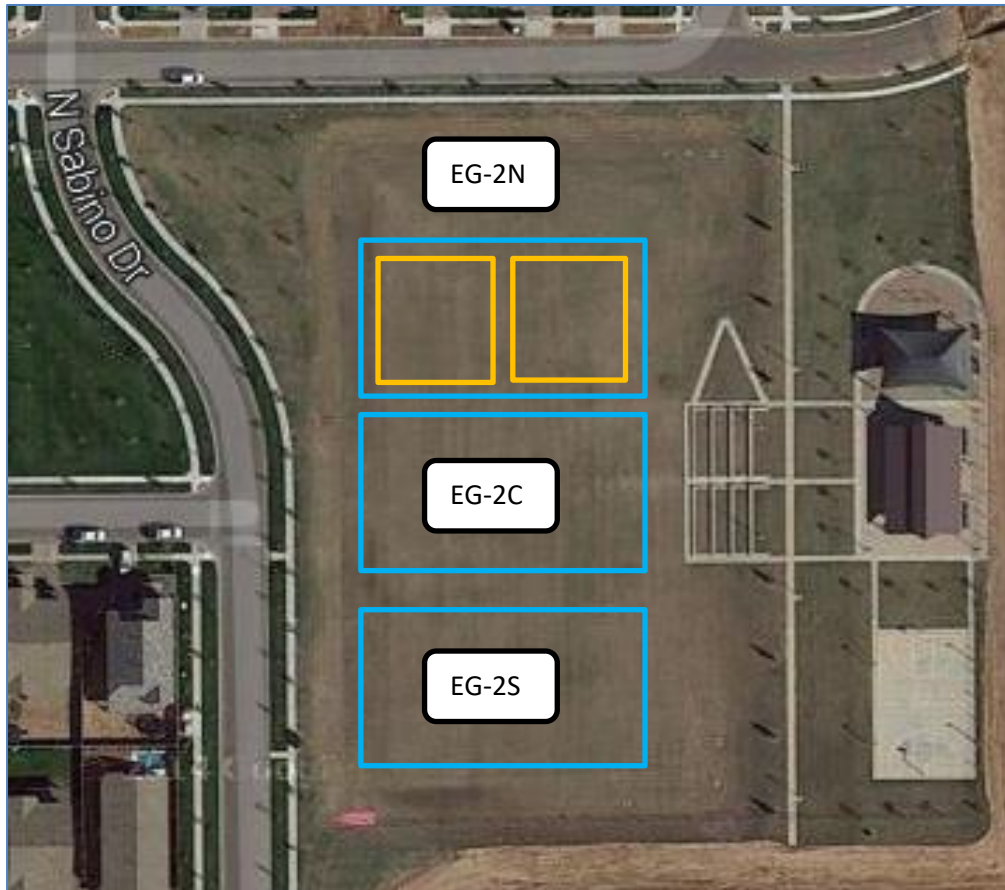

Elliot Groves Practice Field Locations

Listed fields must be reserved

EG-1N

EG-1C

EG-1S

Location: East of Sabino and north of Marlene.

Field North: ~15x50 yds

Field Center: ~15x30 yds

Field South: ~20x35 yds

***Suitable for younger children. These fields are not very wide, but the area is free of vaults and trees.

The basketball hoops have two regular height and two for younger kids which are at a lower elevation.

Elliot Groves Practice Field Locations

Listed fields must be reserved

Location: East of Sabino at east end of Mesquite.

Field North: ~60x40 yds

Field Center: ~60x40 yds

Field South: ~60x40 yds

***Suitable for older kids: soccer, football, baseball, etc. Ideally, we would like to keep these fields for the older/larger teams as there are many fields within our community for younger children.