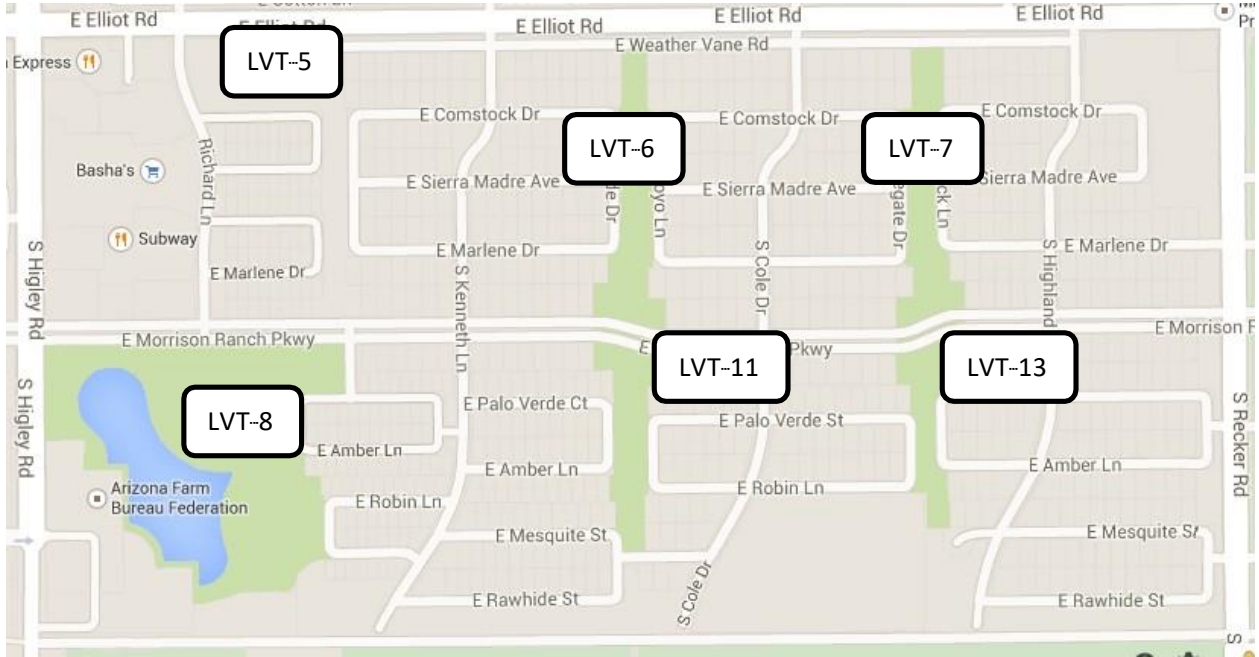

Lakeview Trails Park/Ramada Locations

Listed parks must be reserved

LVT-5 Ramada

Location: West of Sunnyvale and South of Comstock

*Watch kids near Streets * Pick up after your Teams * Respect our Neighborhoods * DRIVE SLOW * Do not block Traffic*

LVT-6 Ramada

Location: East of Wade and South of Comstock.

LVT-7 Ramada:

Location: East of Bridlegate and South of Comstock.

*Watch kids near Streets * Pick up after your Teams * Respect our Neighborhoods * DRIVE SLOW * Do not block Traffic*

LVT-8 Ramada:

Location: West of Colt and South of Comstock

LVT-11 Ramada:

Location: South of Palo Verde and West of Arroyo.

*Watch kids near Streets * Pick up after your Teams * Respect our Neighborhoods * DRIVE SLOW * Do not block Traffic*

LVT-13 Ramada:

Location: North of Amber and West of Loback

*Watch kids near Streets * Pick up after your Teams * Respect our Neighborhoods * DRIVE SLOW * Do not block Traffic*